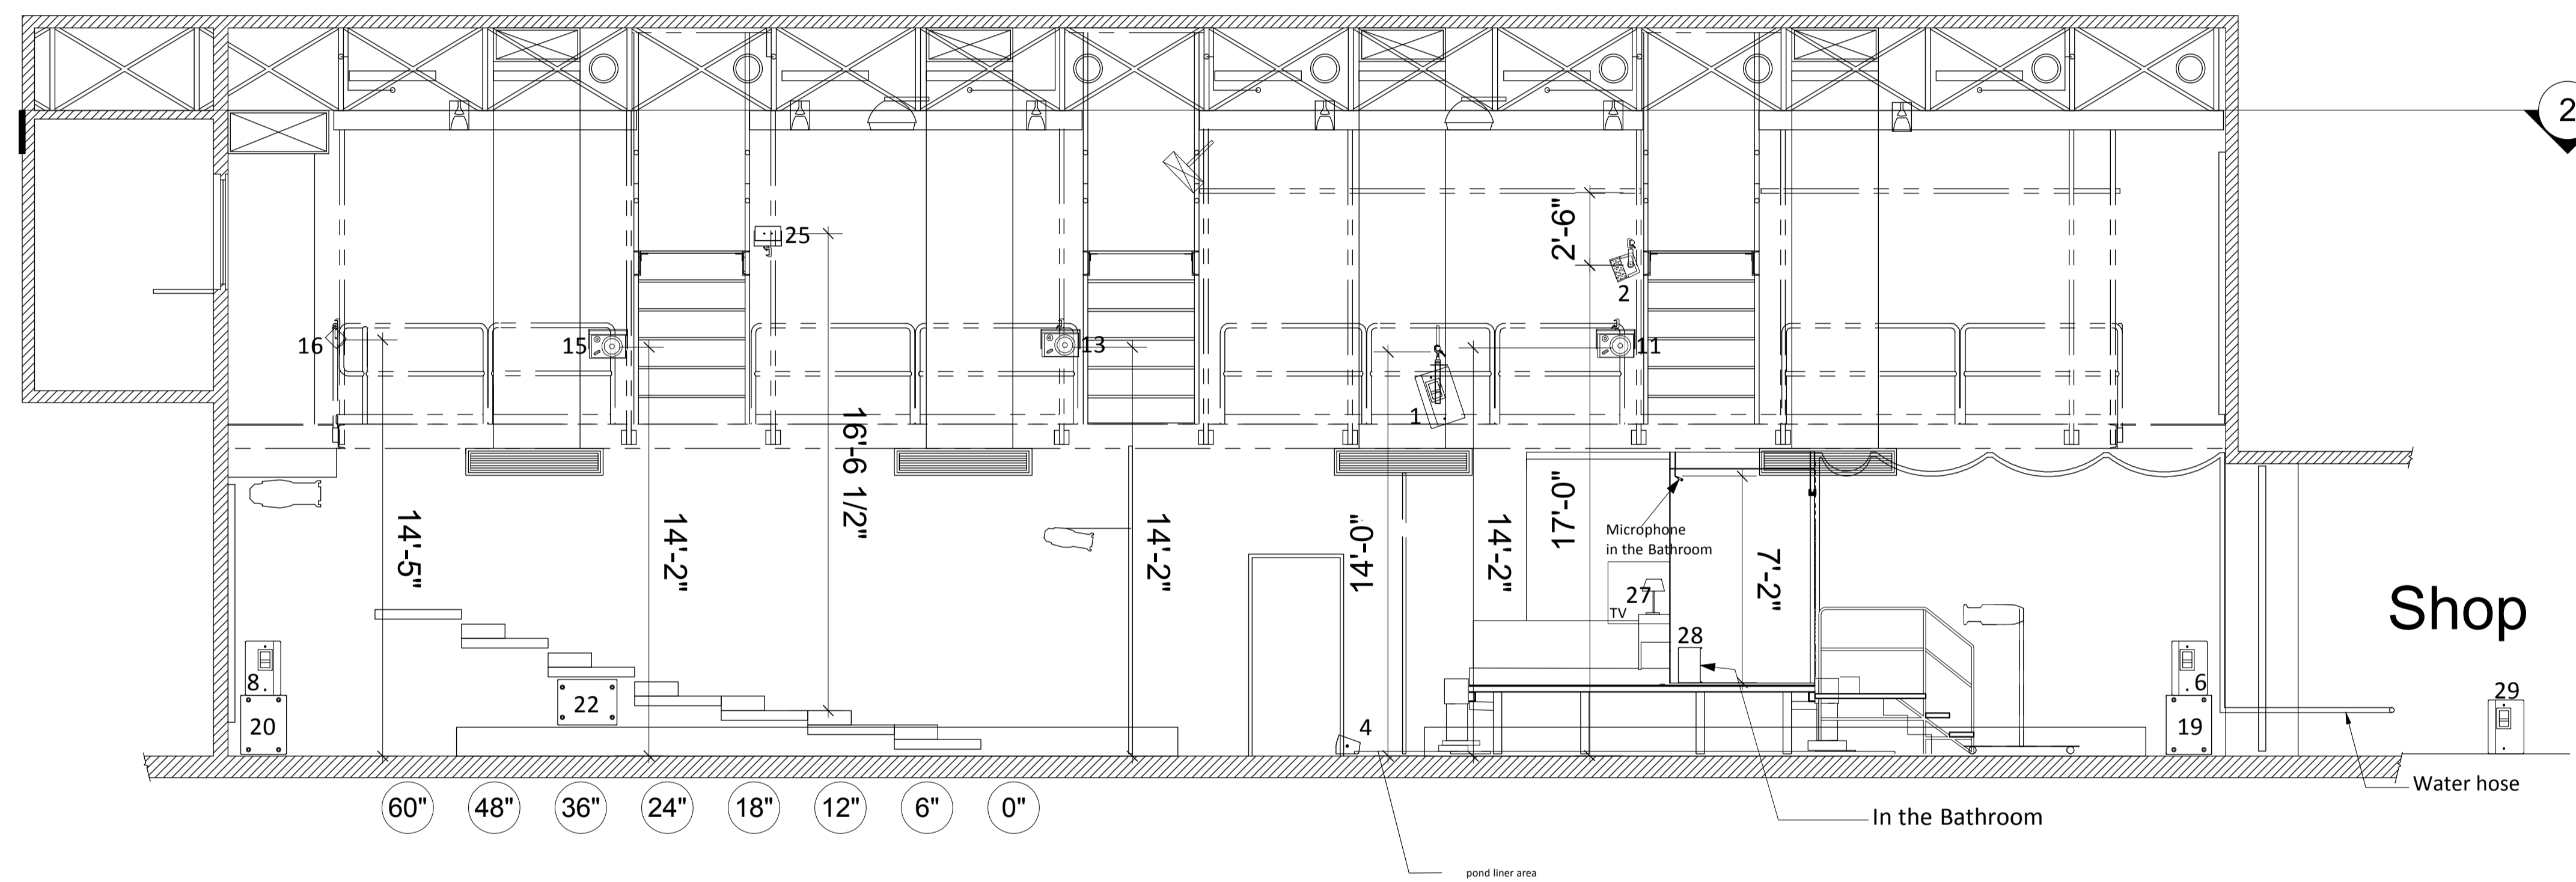

Spkr #	Make	Model	Location
1	EAW	JF200	HL Corner of the Trailer
2	Apogee	AE2	Center of the Trailer
3	EAW	JF200	HR Corner of the Trailer
4	EAW	JF60	HL Front Fill
5	EAW	JF60	HR Front Fill
6	EAW	JF200	US HL
7	EAW	JF200	US HR
8	EAW	JF200	Rear HL
9	EAW	JF200	Rear HR
10	JBL	Control 5	Surround HL
11	JBL	Control 5	Surround HR
12	JBL	Control 5	Surround Mid HL
13	JBL	Control 5	Surround Mid HR
14	EAW	UB12	Surround Back HL
15	EAW	UB12	Surround Back HR
16	EAW	UB12	Surround Rear HL
17	EAW	UB12	Surround Rear HR
18	EAW	SB150	US HL Sub
19	EAW	SB150	US HR Sub
20	EAW	SB150	Rear HL Sub
21	EAW	SB150	Rear HR Sub
22	Meyer	650P	Seating Riser Sub
23	EAW	UB12	Ceiling HL
24	EAW	UB12	Ceiling HR
25	EAW	UB12	Ceiling Rear HL
26	EAW	UB12	Ceiling Rear HR
27	N/A	N/A	TV
28	EAW	JF60	Bathroom
29	EAW	JF200	Hallway

Last Updated: **5/22/12**
 Date: **5/22/12**
 Time: **10:00:42 AM**

1/4" = 1" Set Drawn by Hsiao-Ya Chen
 Speakers Drawn by Matt Otto

GP
2 of 7

Spkr #	Make	Model	Location
1	EAW	JF200	HL Corner of the Trailer
2	Apogee	AE2	Center of the Trailer
3	EAW	JF200	HR Corner of the Trailer
4	EAW	JF60	HL Front Fill
5	EAW	JF60	HR Front Fill
6	EAW	JF200	US HL
7	EAW	JF200	US HR
8	EAW	JF200	Rear HL
9	EAW	JF200	Rear HR
10	JBL	Control 5	Surround HL
11	JBL	Control 5	Surround HR
12	JBL	Control 5	Surround Mid HL
13	JBL	Control 5	Surround Mid HR
14	EAW	UB12	Surround Back HL
15	EAW	UB12	Surround Back HR
16	EAW	UB12	Surround Rear HL
17	EAW	UB12	Surround Rear HR
18	EAW	SB150	US HL Sub
19	EAW	SB150	US HR Sub
20	EAW	SB150	Rear HL Sub
21	EAW	SB150	Rear HR Sub
22	Meyer	650P	Seating Riser Sub
23	EAW	UB12	Ceiling HL
24	EAW	UB12	Ceiling HR
25	EAW	UB12	Ceiling Rear HL
26	EAW	UB12	Ceiling Rear HR
27	N/A	N/A	TV
28	EAW	JF60	Bathroom
29	EAW	JF200	Hallway