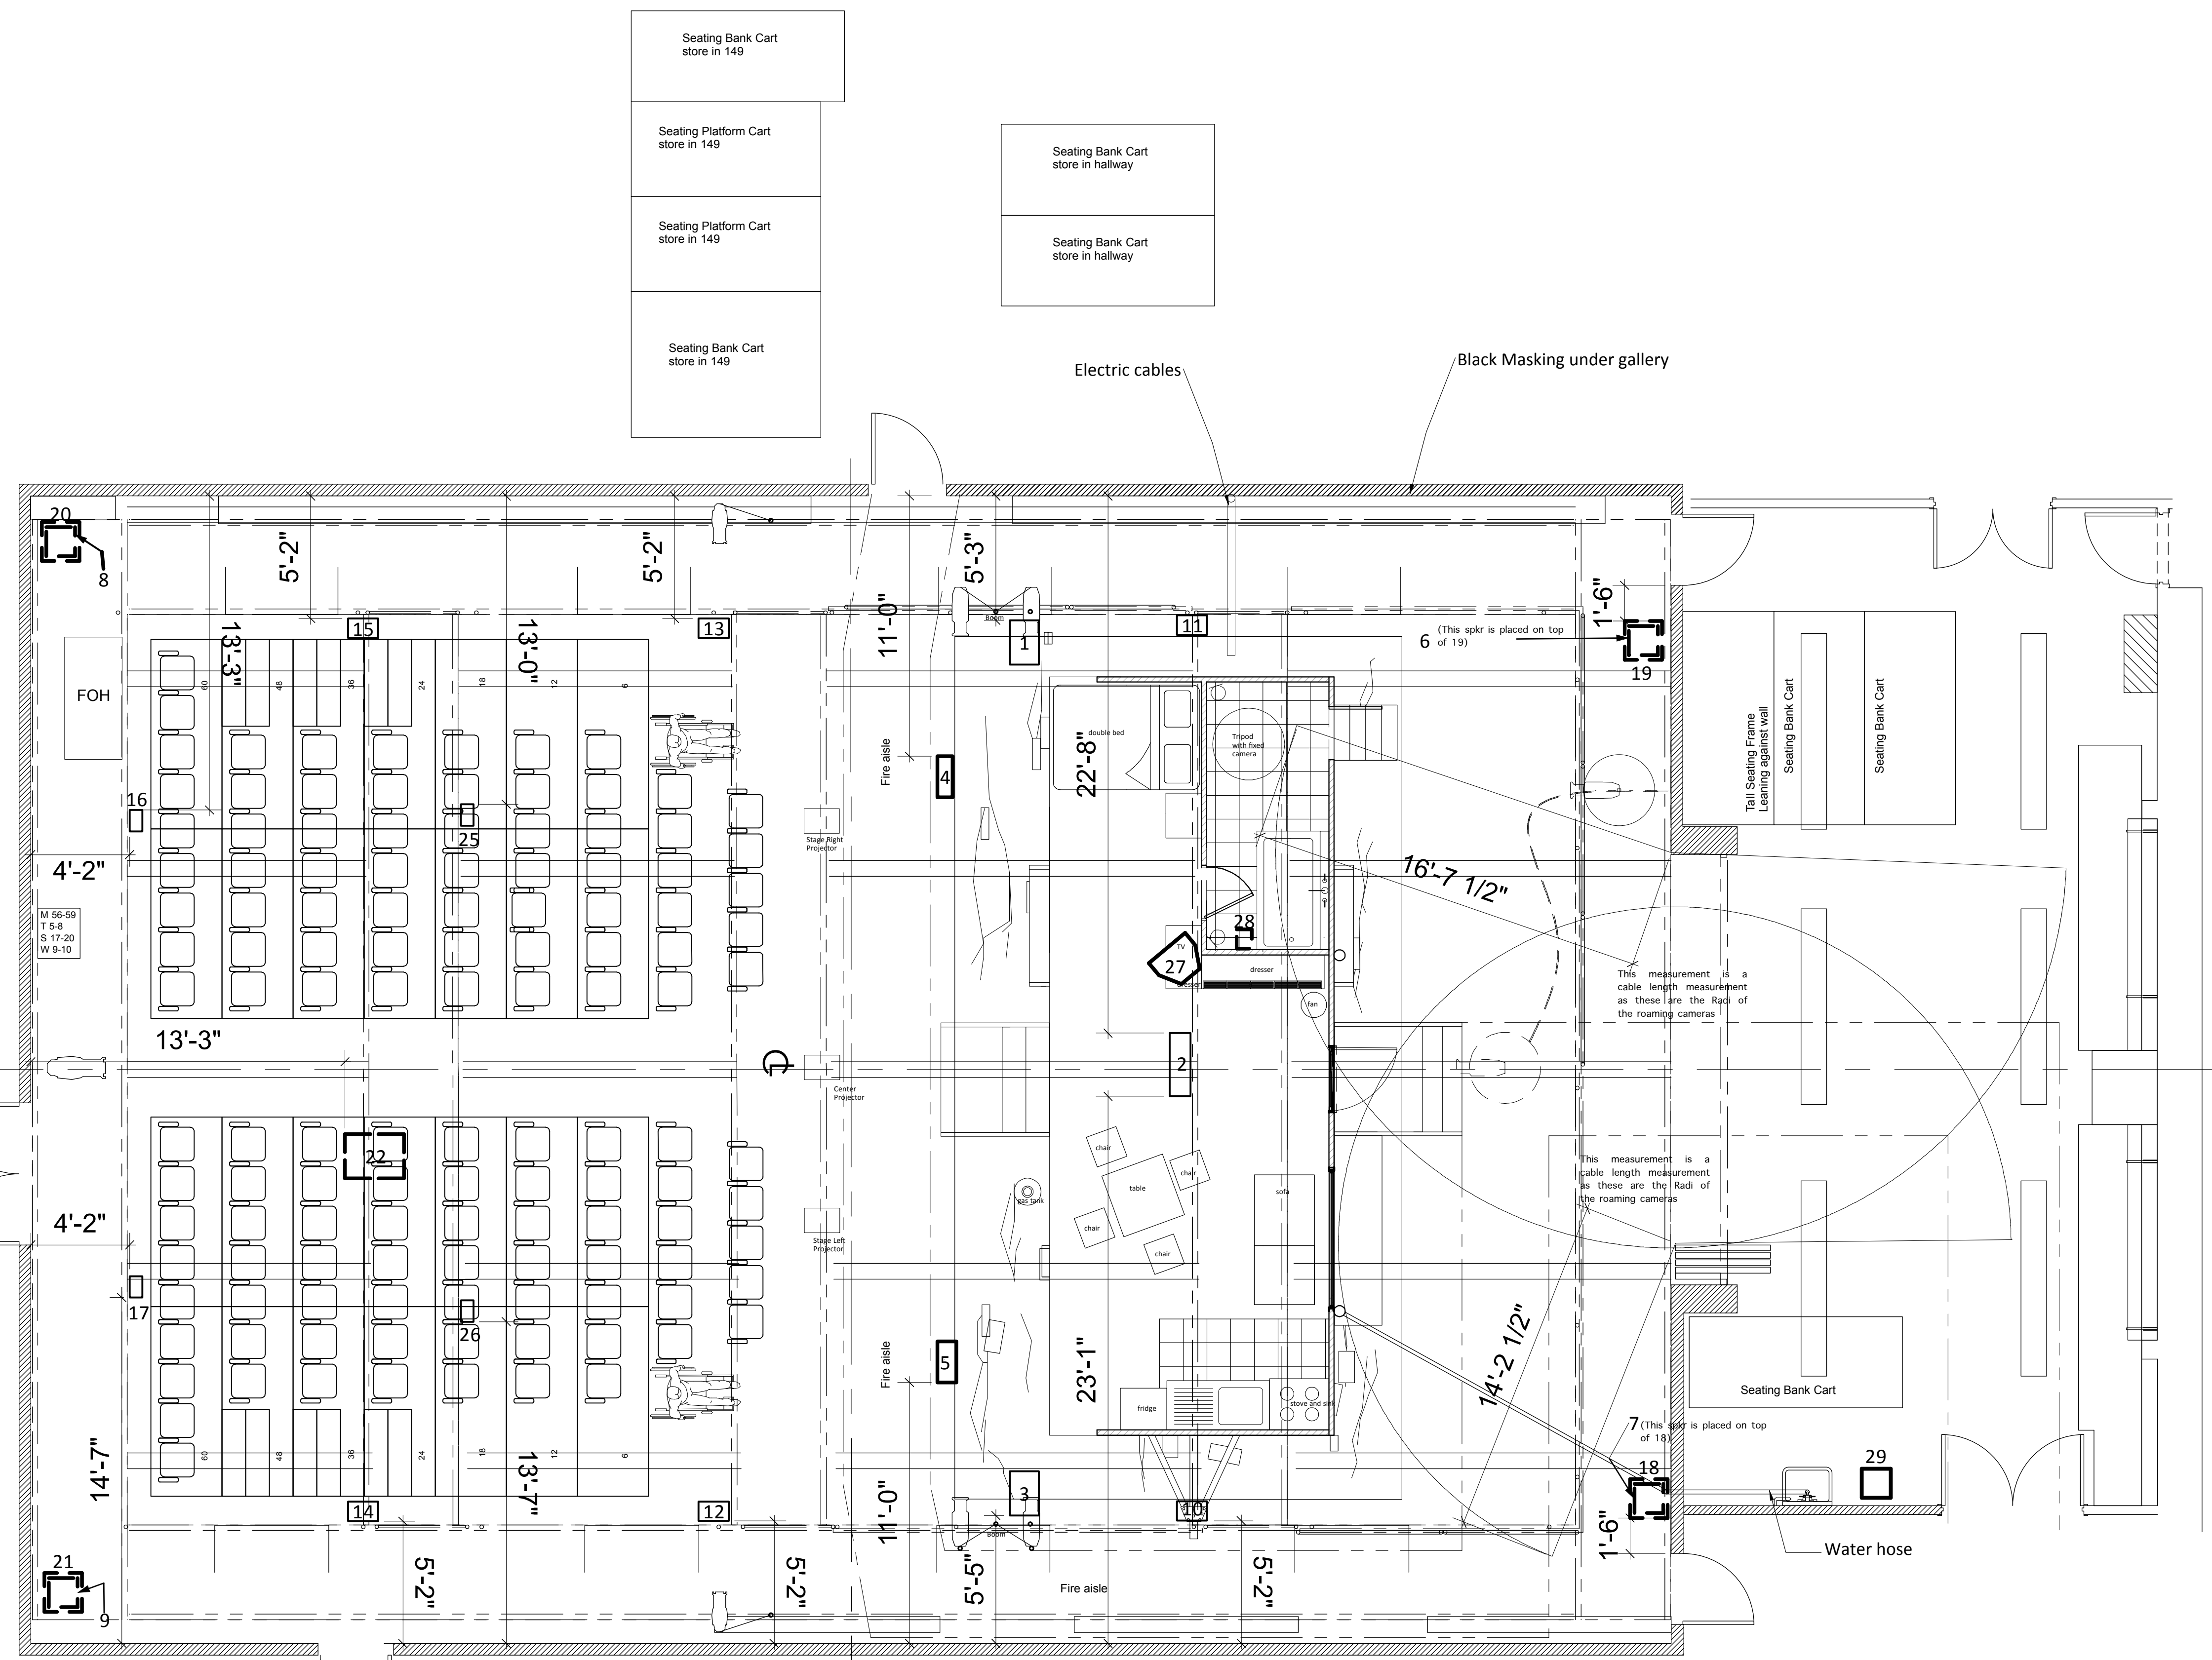

Spkr #	Make	Model	Location
1	EAW	JF200	HL Corner of the Trailer
2	Apogee	AE2	Center of the Trailer
3	EAW	JF200	HR Corner of the Trailer
4	EAW	JF60	HL Front Fill
5	EAW	JF60	HR Front Fill
6	EAW	JF200	US HL
7	EAW	JF200	US HR
8	EAW	JF200	Rear HL
9	EAW	JF200	Rear HR
10	JBL	Control 5	Surround HL
11	JBL	Control 5	Surround HR
12	JBL	Control 5	Surround Mid HL
13	JBL	Control 5	Surround Mid HR
14	EAW	UB12	Surround Back HL
15	EAW	UB12	Surround Back HR
16	EAW	UB12	Surround Rear HL
17	EAW	UB12	Surround Rear HR
18	EAW	SB150	US HL Sub
19	EAW	SB150	US HR Sub
20	EAW	SB150	Rear HL Sub
21	EAW	SB150	Rear HR Sub
22	Meyer	650P	Seating Riser Sub
23	EAW	UB12	Ceiling HL
24	EAW	UB12	Ceiling HR
25	EAW	UB12	Ceiling Rear HL
26	EAW	UB12	Ceiling Rear HR
27	N/A	N/A	TV
28	EAW	JF60	Bathroom
29	EAW	JF200	Hallway

M = Mike
T = Tie Line
S = Speaker
W = Sub-woofer

Key

- Microphone
- # Speaker on the Ground
- # Speaker in the Air

A Street Car Named Desire

Produced by Yale School of Drama

Directed by Charlotte Brathwaite
Sound Design by Liz Atkinson
Set Design by Wiki Lo
Lighting Design by Nina Hyun Seung Lee

Last Updated: **5/22/12**
Date: **5/22/12**
Time: **10:00:42 AM**

1/4" = 1"   Set Drawn by Hsiao-Ya Chen
Speakers Drawn by Matt Otto

GP
2 of 7