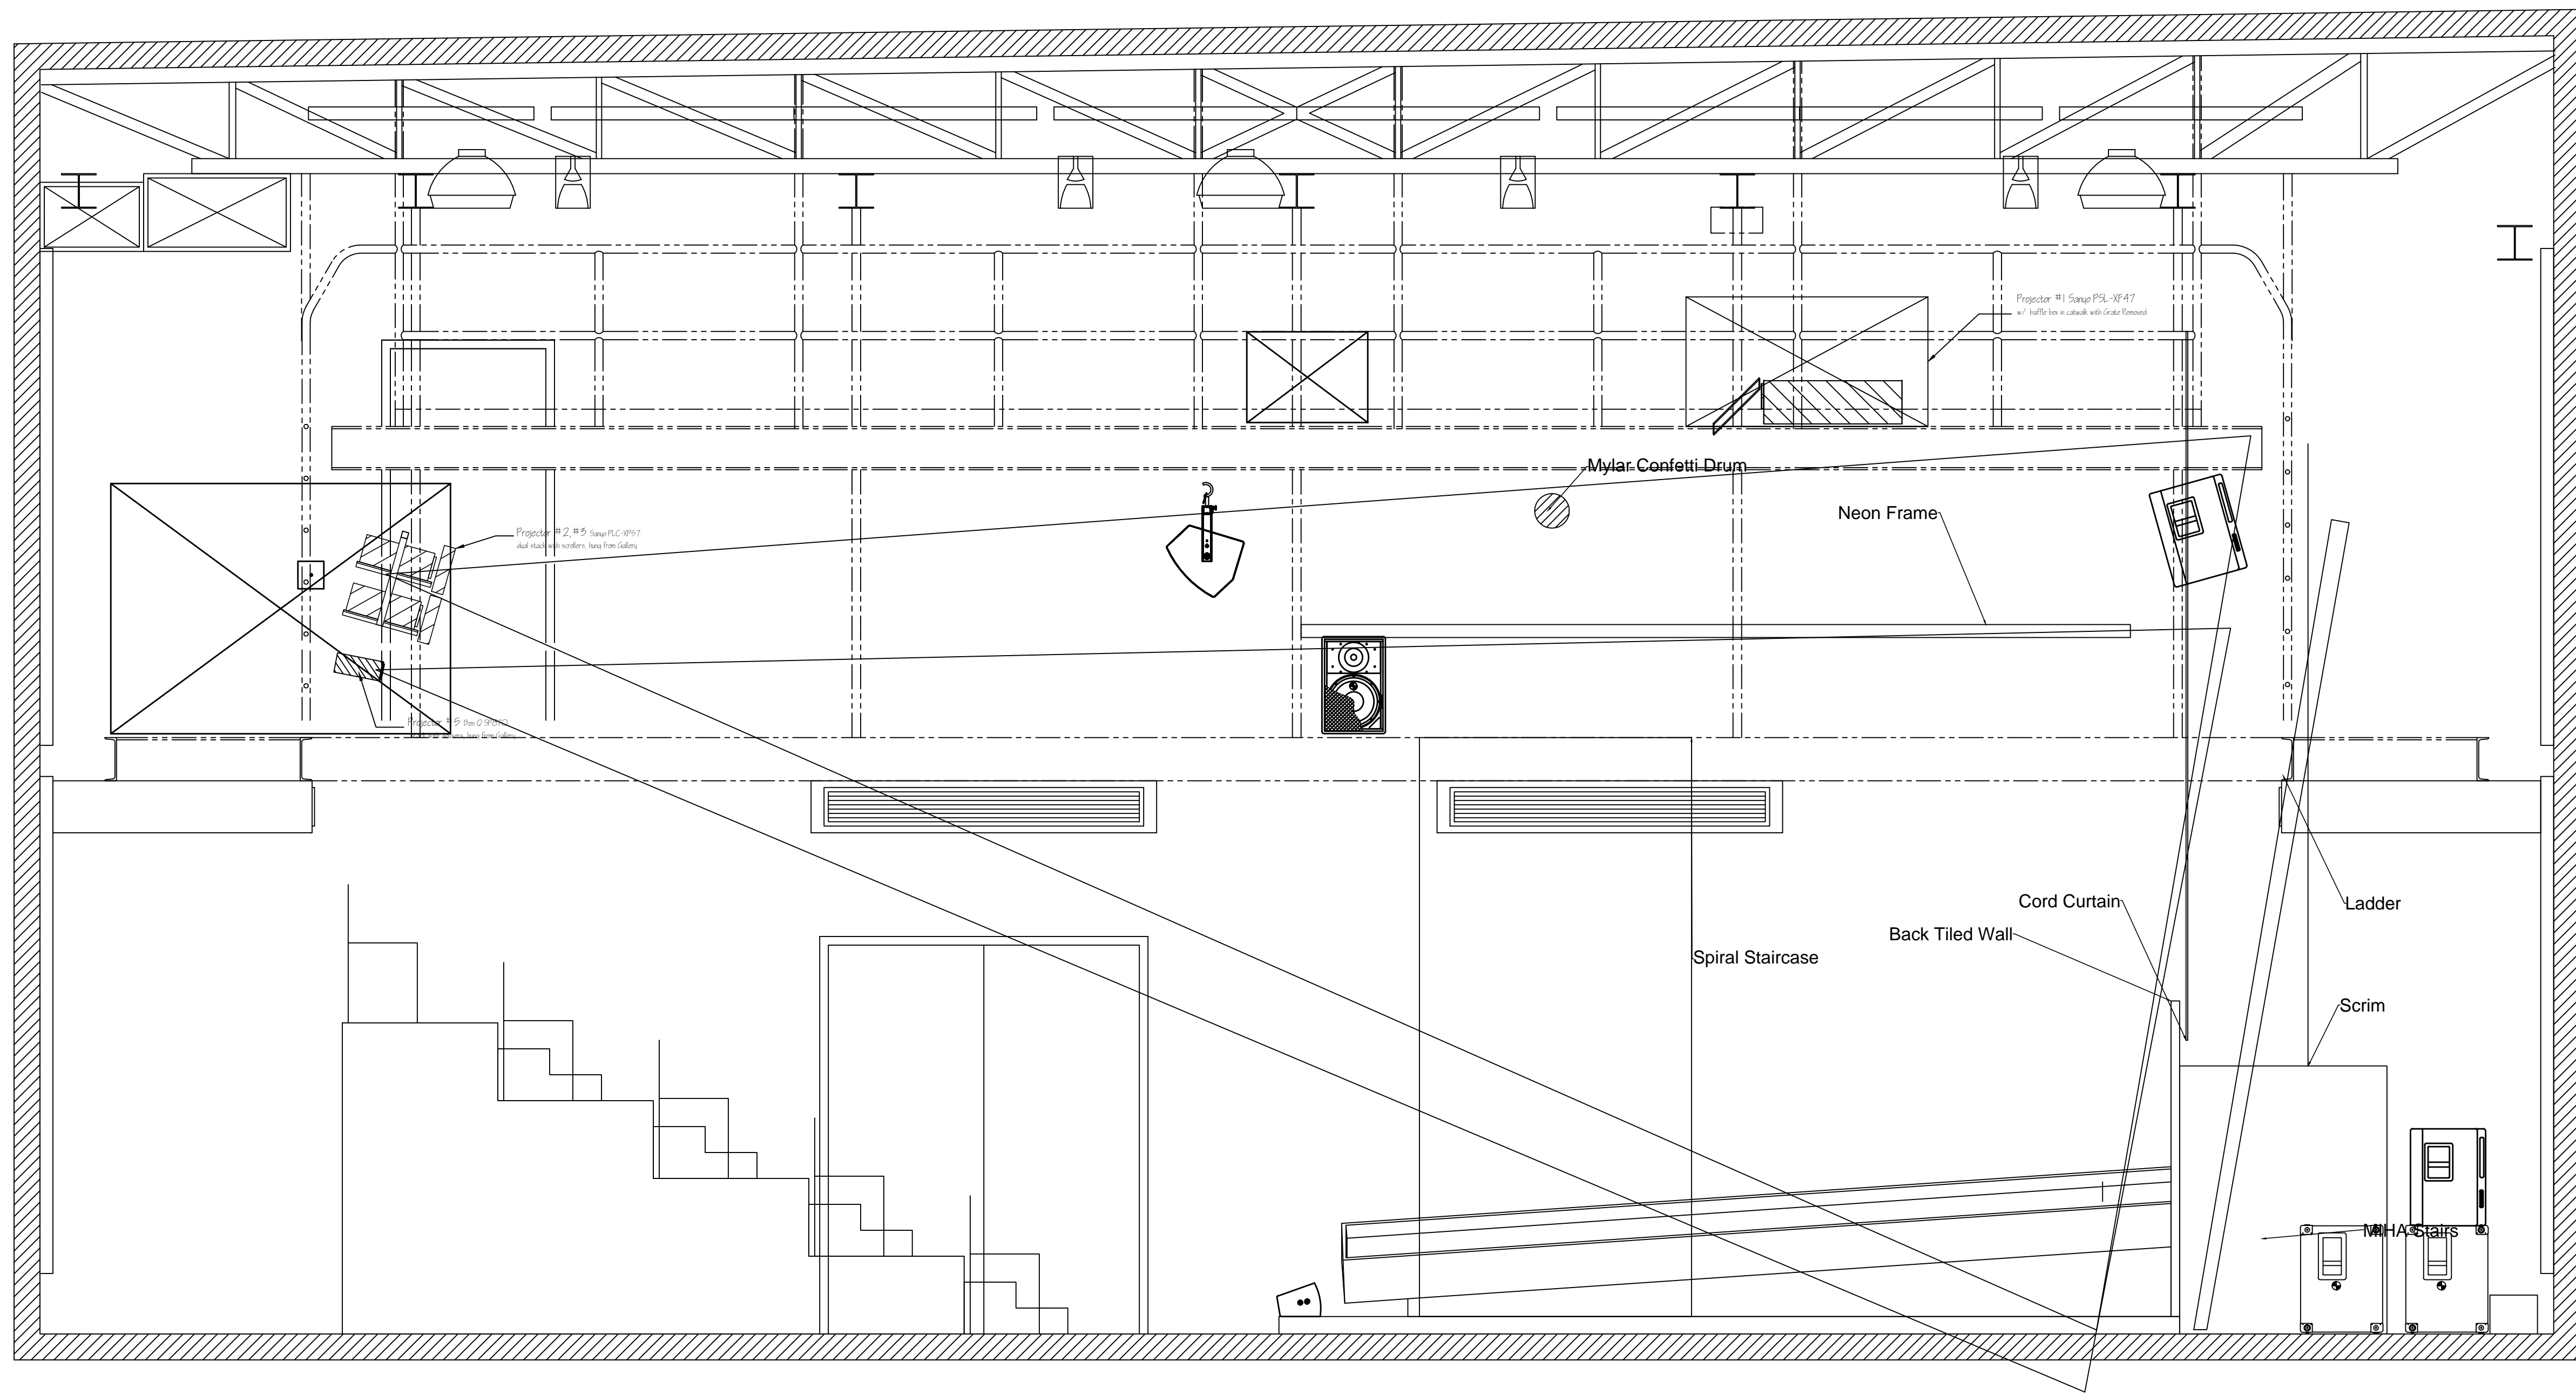

Job #	Unit #
YSD1	0100

Revision	Date	Revision Notes
	8/22/11	Initial Layout

Issue Date: 10/6/11

Drawing Series Number: 000001

Design Ref. Sheet Number: 000-001:

Scale: 1/4" = 1'-0"

Drawn by: E. Casanova

KEY	
	FR153
	12XT
	JF200
	SB150
	Bose 101
	UB12
	SB18

Job #	Unit #
YSD1	0200
Revision	Date
	8/22/11
Initial Layout	Revision Notes:

Dr. Faustus Lights the Lights
Section

Complete File Path: G:\Drive File Path
C:\Productions\School Shows\YSD1- Dr. Faustus Lights The Lights\Sound\01-Drafting\YSD-1_02&SBD.dwg

Issue Date:	10/6/11
Drawing Series Number:	000001
Design Ref.	Sheet Number:
000-002:	
Scale:	1/2" = 1'-0"
Drawn by:	E. Casanova