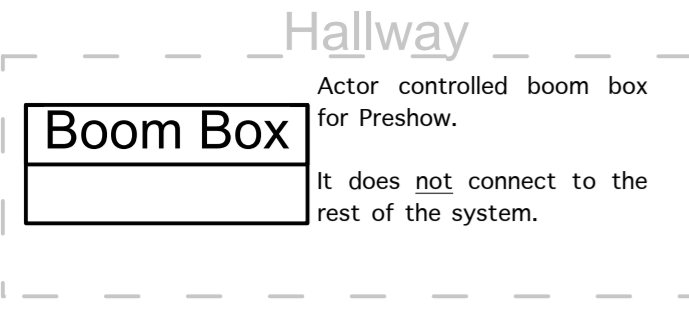

Yamaha DM2000

| Digital Console at FOH | | | | |
|------------------------|-------------|-------------|--|-----------|
| INPUT | CH. ASSIGNS | MIX ASSIGNS | | MIX SENDS |
| 1 | 30 | MIXES 1-6 | | MIX 1 |
| 2 | 31 | MIXES 1-6 | | MIX 2 |
| 3 | 32 | MIXES 1-6 | | MIX 3 |
| 4 | 33 | MIXES 1-6 | | MIX 4,5 |
| 5 | 34 | MIXES 1-6 | | MIX 27 |
| 6 | 35 | MIXES 1-6 | | MIX 6 |
| 7 | 36 | MIXES 1-6 | | MIX 7 |
| 8 | 37 | MIXES 1-6 | | MIX 8 |
| 9 | 38 | MIXES 1-6 | | MIX 9 |
| 10 | 39 | MIXES 1-6 | | MIX 10 |
| 11 | 40 | MIXES 1,3,5 | | MIX 11 |
| 12 | 41 | MIXES 2,4,6 | | MIX 12 |
| ADAT 1-16 | Ch. 1-16 | MIXES 1-16 | | MIX 13 |
| ADAT 17-29 | Ch. 17-29 | MIXES 17-29 | | MIX 14 |
| 13 | 42 | MIXES 1,3,5 | | MIX 15 |
| 14 | 43 | MIXES 2,4,6 | | MIX 16 |
| USB | | | | MIX 17 |
| | | | | MIX 18 |
| | | | | MIX 19 |
| | | | | MIX 20 |
| | | | | MIX 21 |
| | | | | MIX 22 |
| | | | | MIX 25,26 |
| | | | | MIX 28 |
| | | | | MIX 29 |