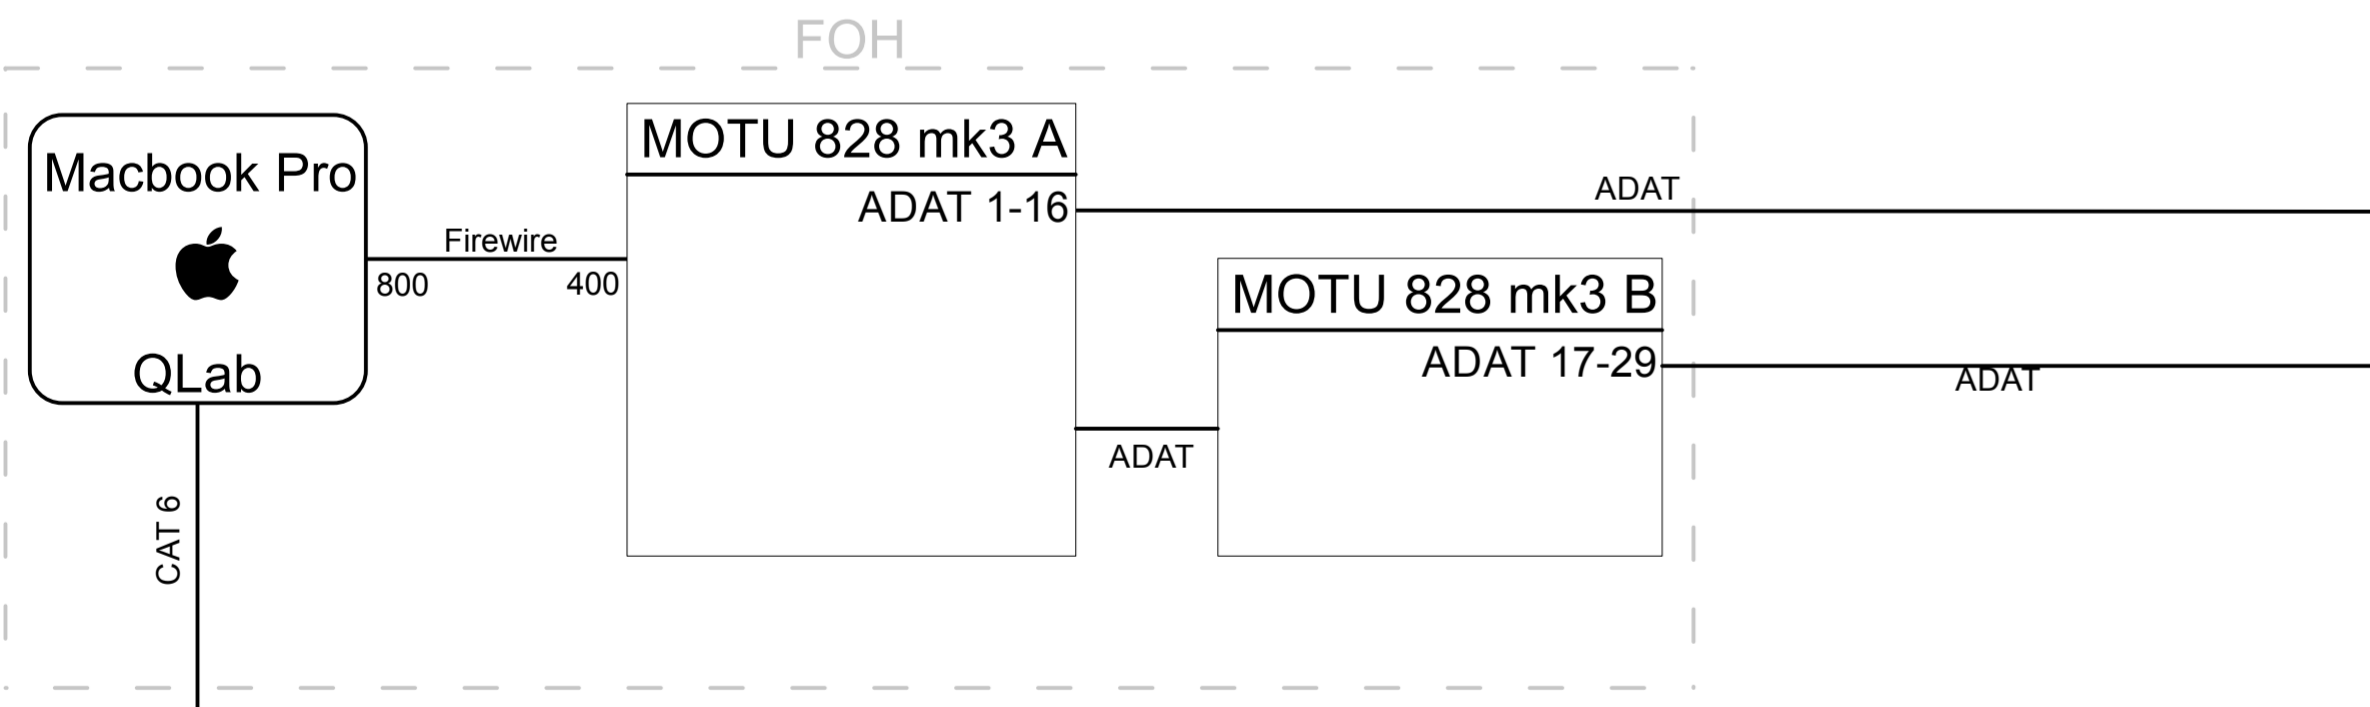

Yamaha DM2000

| Digital Console at FOH | | | | |
|------------------------|-------------|-------------|--|-----------|
| INPUT | CH. ASSIGNS | MIX ASSIGNS | | MIX SENDS |
| 1 | 30 | MIXES 1-6 | | MIX 1 |
| 2 | 31 | MIXES 1-6 | | MIX 2 |
| 3 | 32 | MIXES 1-6 | | MIX 3 |
| 4 | 33 | MIXES 1-6 | | MIX 4,5 |
| 5 | 34 | MIXES 1-6 | | MIX 27 |
| 6 | 35 | MIXES 1-6 | | MIX 6 |
| 7 | 36 | MIXES 1-6 | | MIX 7 |
| 8 | 37 | MIXES 1-6 | | MIX 8 |
| 9 | 38 | MIXES 1-6 | | MIX 9 |
| 10 | 39 | MIXES 1-6 | | MIX 10 |
| 11 | 40 | MIXES 1,3,5 | | MIX 11 |
| 12 | 41 | MIXES 2,4,6 | | MIX 12 |
| ADAT 1-16 | Ch. 1-16 | MIXES 1-16 | | MIX 13 |
| ADAT 17-29 | Ch. 17-29 | MIXES 17-29 | | MIX 14 |
| 13 | 42 | MIXES 1,3,5 | | MIX 15 |
| 14 | 43 | MIXES 2,4,6 | | MIX 16 |
| USB | | | | MIX 17 |
| | | | | MIX 18 |
| | | | | MIX 19 |
| | | | | MIX 20 |
| | | | | MIX 21 |
| | | | | MIX 22 |
| | | | | MIX 25,26 |
| | | | | MIX 28 |
| | | | | MIX 29 |