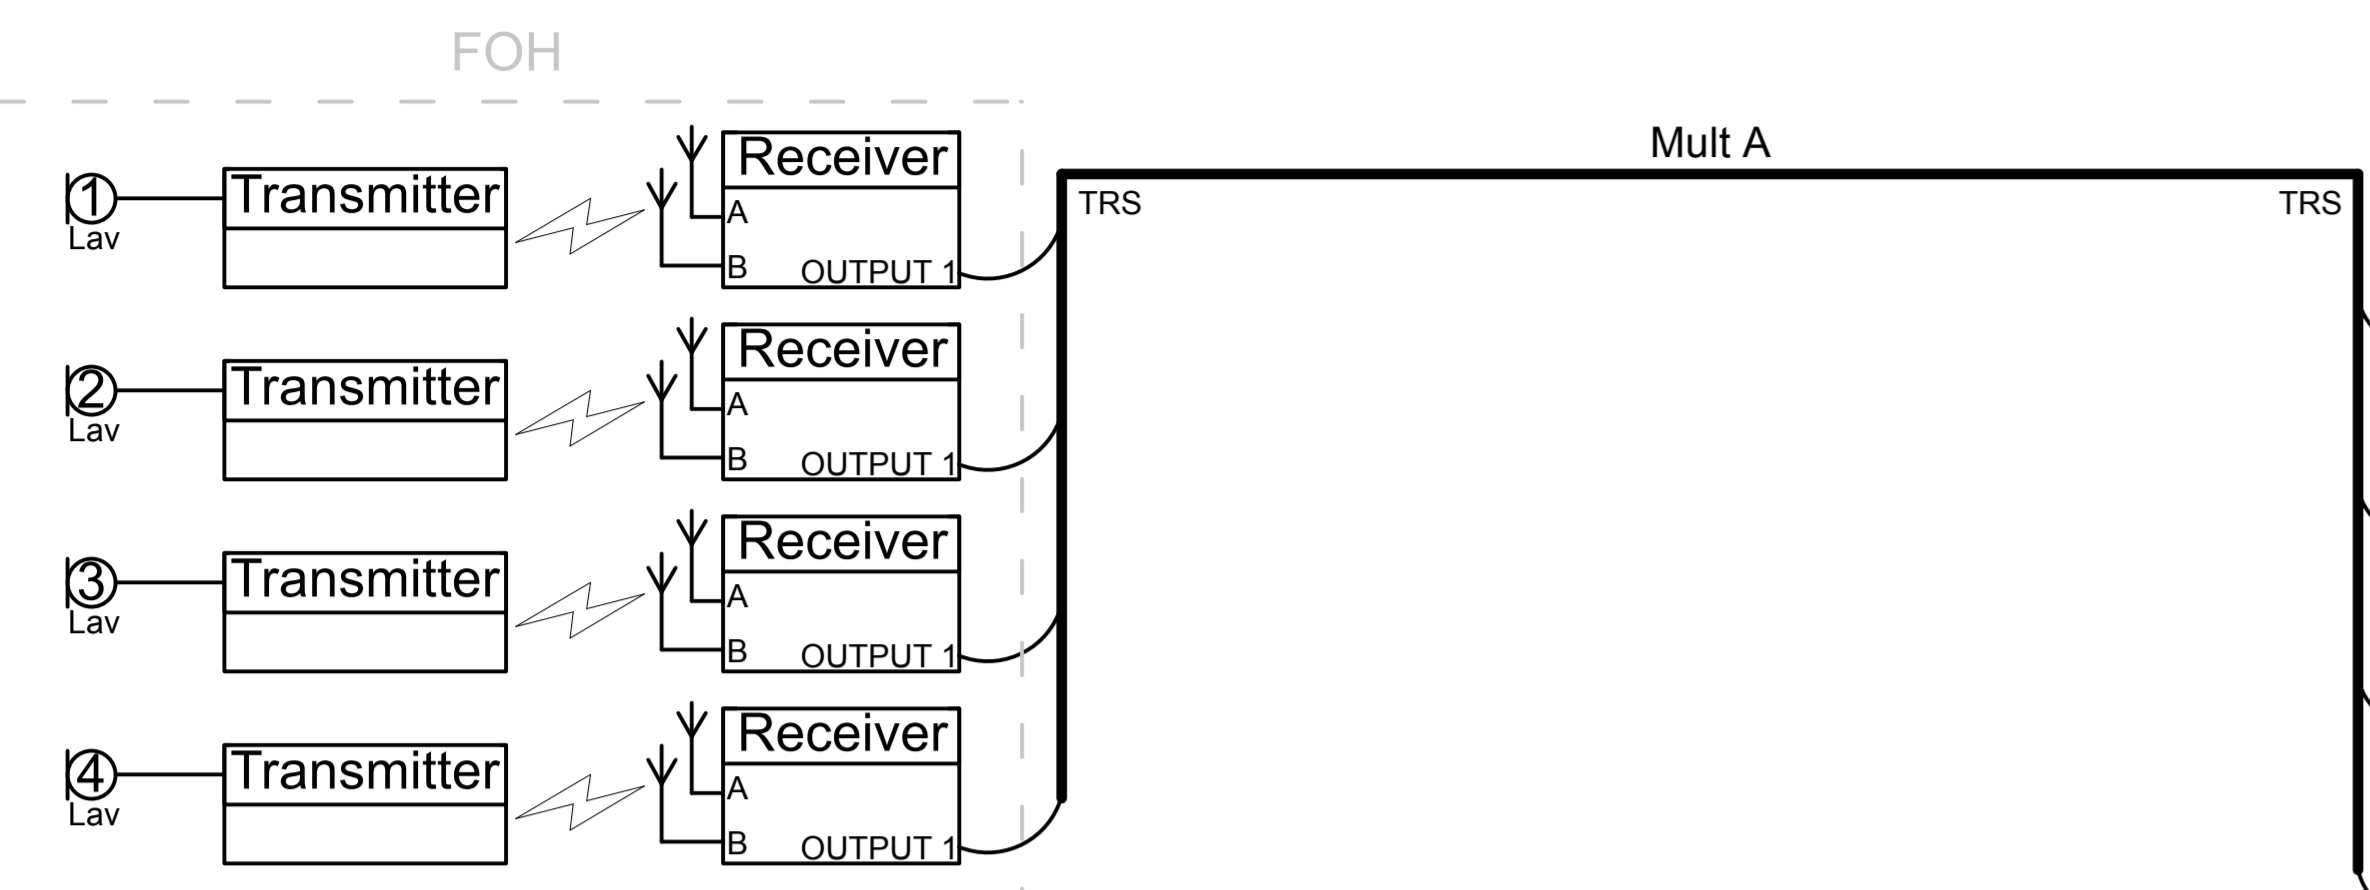

Yamaha DM2000

| Digital Console at FOH | | | | |
|------------------------|-------------|-------------|--|-----------|
| INPUT | CH. ASSIGNS | MIX ASSIGNS | | MIX SENDS |
| 1 | 30 | MIXES 1-6 | | MIX 1 |
| 2 | 31 | MIXES 1-6 | | MIX 2 |
| 3 | 32 | MIXES 1-6 | | MIX 3 |
| 4 | 33 | MIXES 1-6 | | MIX 4,5 |
| 5 | 34 | MIXES 1-6 | | MIX 27 |
| 6 | 35 | MIXES 1-6 | | MIX 6 |
| 7 | 36 | MIXES 1-6 | | MIX 7 |
| 8 | 37 | MIXES 1-6 | | MIX 8 |
| 9 | 38 | MIXES 1-6 | | MIX 9 |
| 10 | 39 | MIXES 1-6 | | MIX 10 |
| 11 | 40 | MIXES 1,3,5 | | MIX 11 |
| 12 | 41 | MIXES 2,4,6 | | MIX 12 |
| ADAT 1-16 | Ch. 1-16 | MIXES 1-16 | | MIX 13 |
| ADAT 17-29 | Ch. 17-29 | MIXES 17-29 | | MIX 14 |
| 13 | 42 | MIXES 1,3,5 | | MIX 15 |
| 14 | 43 | MIXES 2,4,6 | | MIX 16 |
| USB | | | | MIX 17 |
| | | | | MIX 18 |
| | | | | MIX 19 |
| | | | | MIX 20 |
| | | | | MIX 21 |
| | | | | MIX 22 |
| | | | | MIX 25,26 |
| | | | | MIX 28 |
| | | | | MIX 29 |