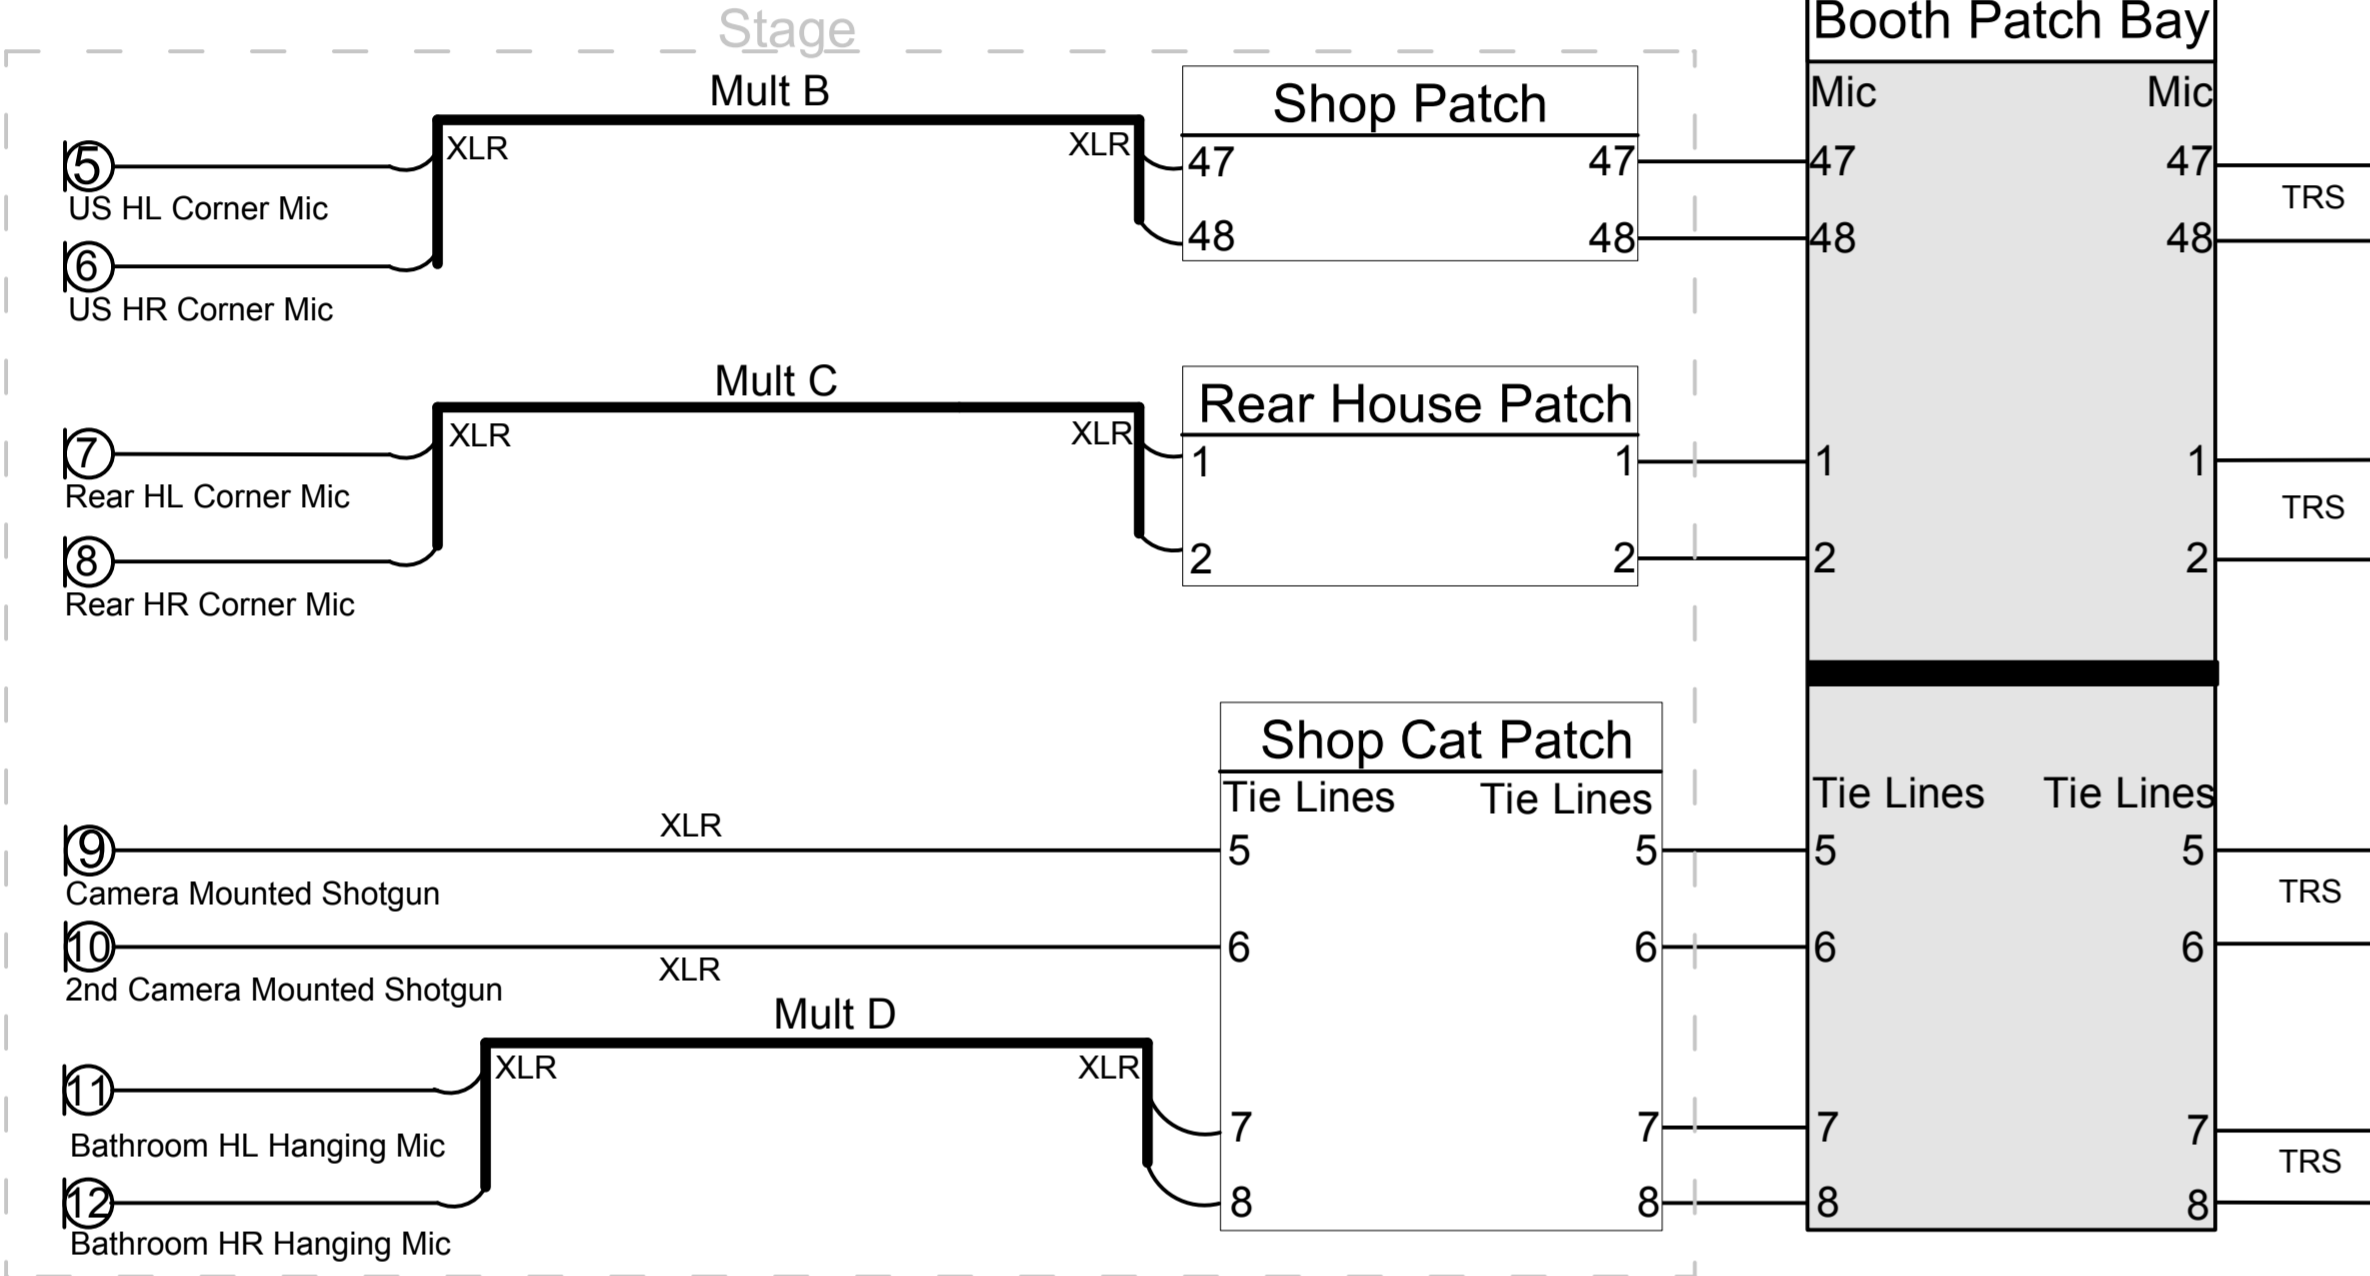

Yamaha DM2000

| Digital Console at FOH | | | | |
|------------------------|-------------|-------------|--|-----------|
| INPUT | CH. ASSIGNS | MIX ASSIGNS | | MIX SENDS |
| 1 | 30 | MIXES 1-6 | | MIX 1 |
| 2 | 31 | MIXES 1-6 | | MIX 2 |
| 3 | 32 | MIXES 1-6 | | MIX 3 |
| 4 | 33 | MIXES 1-6 | | MIX 4,5 |
| 5 | 34 | MIXES 1-6 | | MIX 27 |
| 6 | 35 | MIXES 1-6 | | MIX 6 |
| 7 | 36 | MIXES 1-6 | | MIX 7 |
| 8 | 37 | MIXES 1-6 | | MIX 8 |
| 9 | 38 | MIXES 1-6 | | MIX 9 |
| 10 | 39 | MIXES 1-6 | | MIX 10 |
| 11 | 40 | MIXES 1,3,5 | | MIX 11 |
| 12 | 41 | MIXES 2,4,6 | | MIX 12 |
| ADAT 1-16 | Ch. 1-16 | MIXES 1-16 | | MIX 13 |
| ADAT 17-29 | Ch. 17-29 | MIXES 17-29 | | MIX 14 |
| 13 | 42 | MIXES 1,3,5 | | MIX 15 |
| 14 | 43 | MIXES 2,4,6 | | MIX 16 |
| USB | | | | MIX 17 |
| | | | | MIX 18 |
| | | | | MIX 19 |
| | | | | MIX 20 |
| | | | | MIX 21 |
| | | | | MIX 22 |
| | | | | MIX 25,26 |
| | | | | MIX 28 |
| | | | | MIX 29 |

SBD

NO SCALE

Drawn by Matt Otto

1 of 7