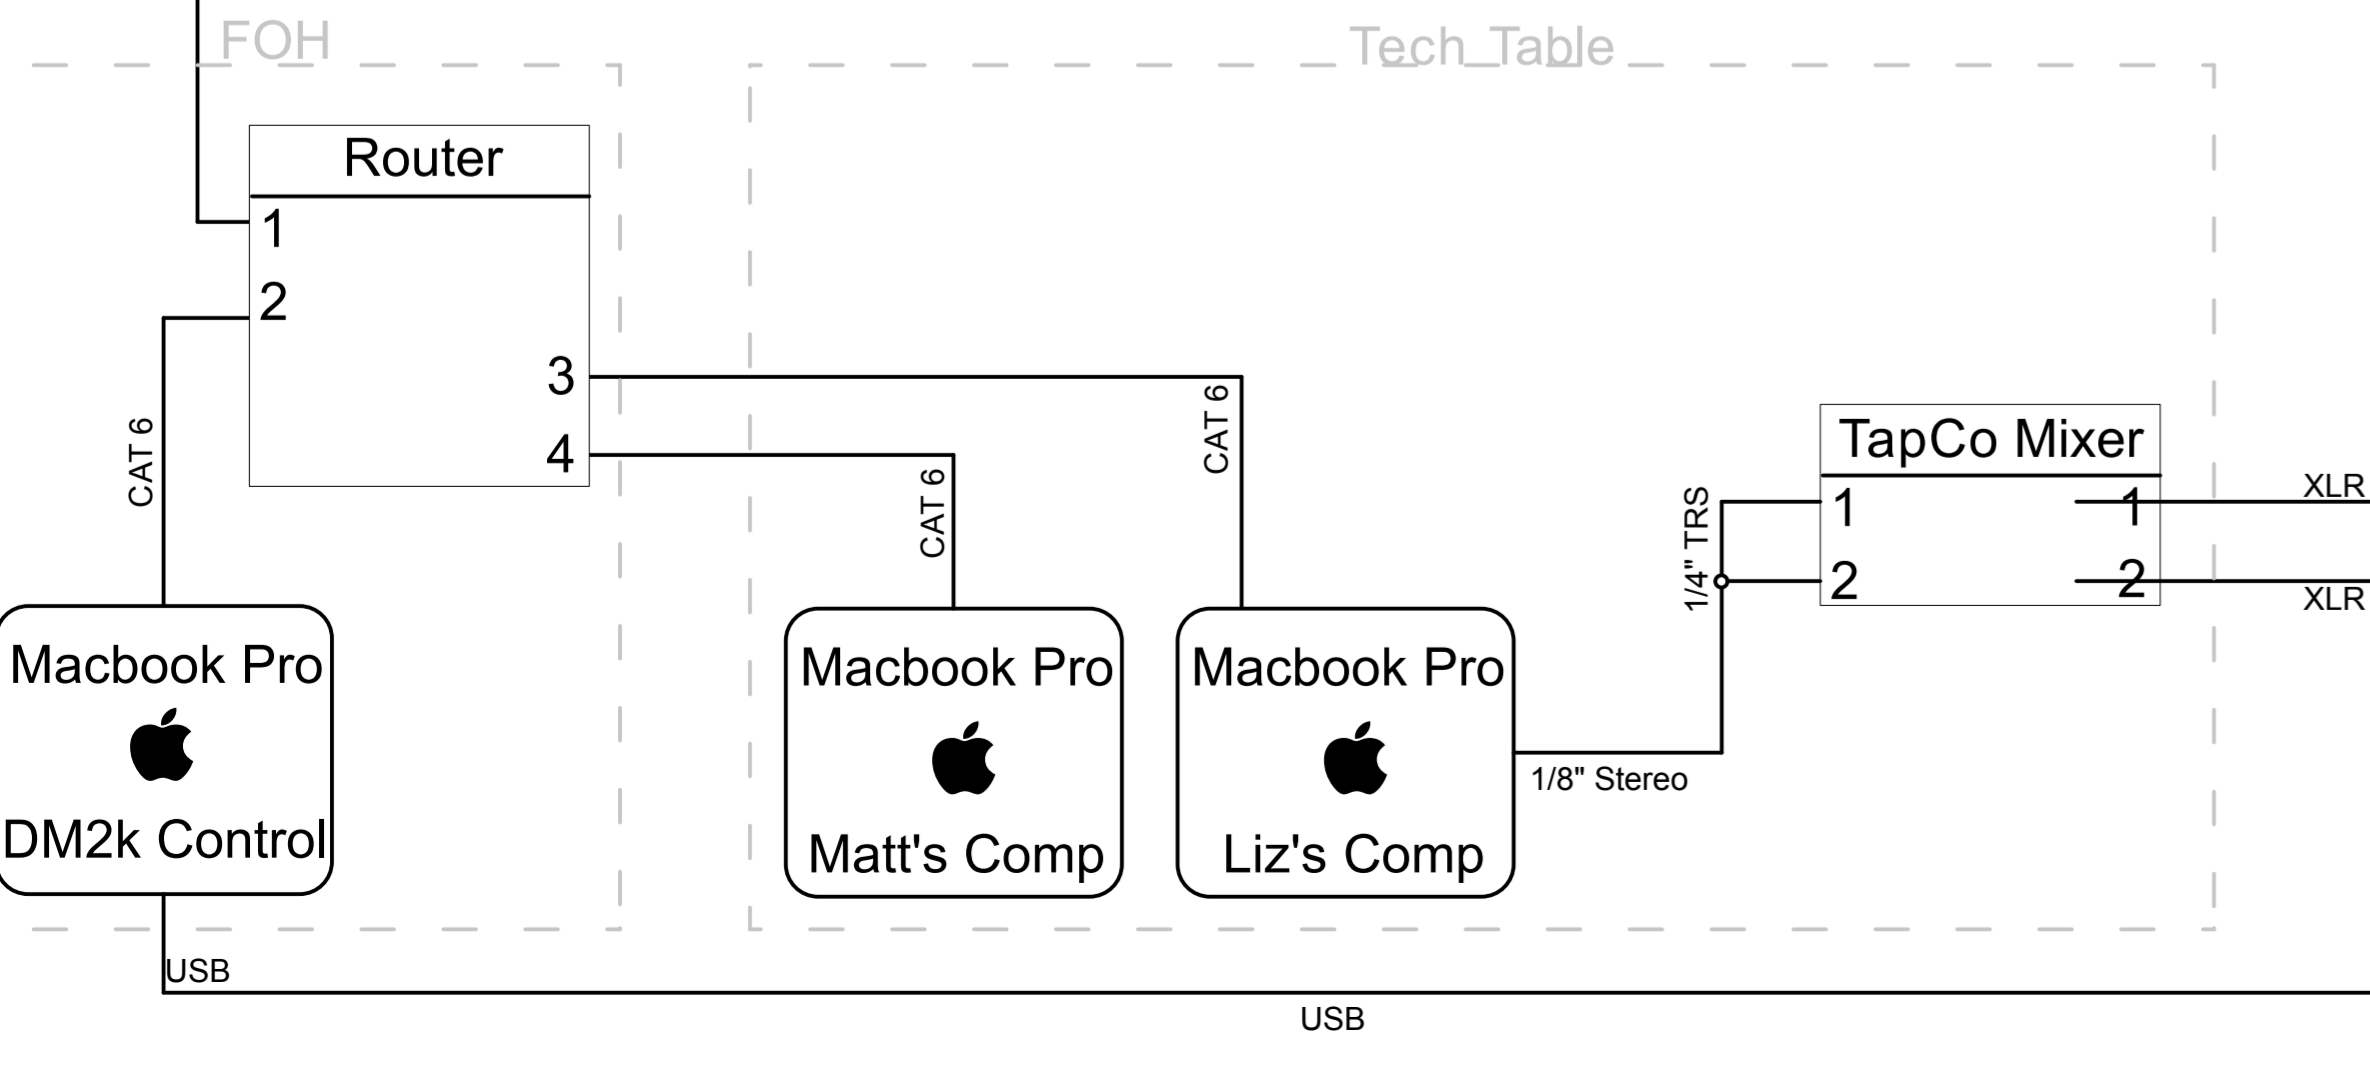

Yamaha DM2000

| Digital Console at FOH | | | | |
|------------------------|-------------|-------------|--|-----------|
| INPUT | CH. ASSIGNS | MIX ASSIGNS | | MIX SENDS |
| 1 | 30 | MIXES 1-6 | | MIX 1 |
| 2 | 31 | MIXES 1-6 | | MIX 2 |
| 3 | 32 | MIXES 1-6 | | MIX 3 |
| 4 | 33 | MIXES 1-6 | | MIX 4,5 |
| 5 | 34 | MIXES 1-6 | | MIX 27 |
| 6 | 35 | MIXES 1-6 | | MIX 6 |
| 7 | 36 | MIXES 1-6 | | MIX 7 |
| 8 | 37 | MIXES 1-6 | | MIX 8 |
| 9 | 38 | MIXES 1-6 | | MIX 9 |
| 10 | 39 | MIXES 1-6 | | MIX 10 |
| 11 | 40 | MIXES 1,3,5 | | MIX 11 |
| 12 | 41 | MIXES 2,4,6 | | MIX 12 |
| ADAT 1-16 | Ch. 1-16 | MIXES 1-16 | | MIX 13 |
| ADAT 17-29 | Ch. 17-29 | MIXES 17-29 | | MIX 14 |
| 13 | 42 | MIXES 1,3,5 | | MIX 15 |
| 14 | 43 | MIXES 2,4,6 | | MIX 16 |
| USB | | | | MIX 17 |
| | | | | MIX 18 |
| | | | | MIX 19 |
| | | | | MIX 20 |
| | | | | MIX 21 |
| | | | | MIX 22 |
| | | | | MIX 25,26 |
| | | | | MIX 28 |
| | | | | MIX 29 |

A Street Car Named Desire
Produced by Yale School of Drama

Directed by Charlotte Brathwaite
Sound Design by Liz Atkinson
Set Design by Wiki Lo
Lighting Design by Nina Hyun Seung Lee

Last Updated: 11/2/10
Date: 11/2/10
Time: 1:00:00 AM

SBD

NO SCALE

Drawn by Matt Otto

1 of 7