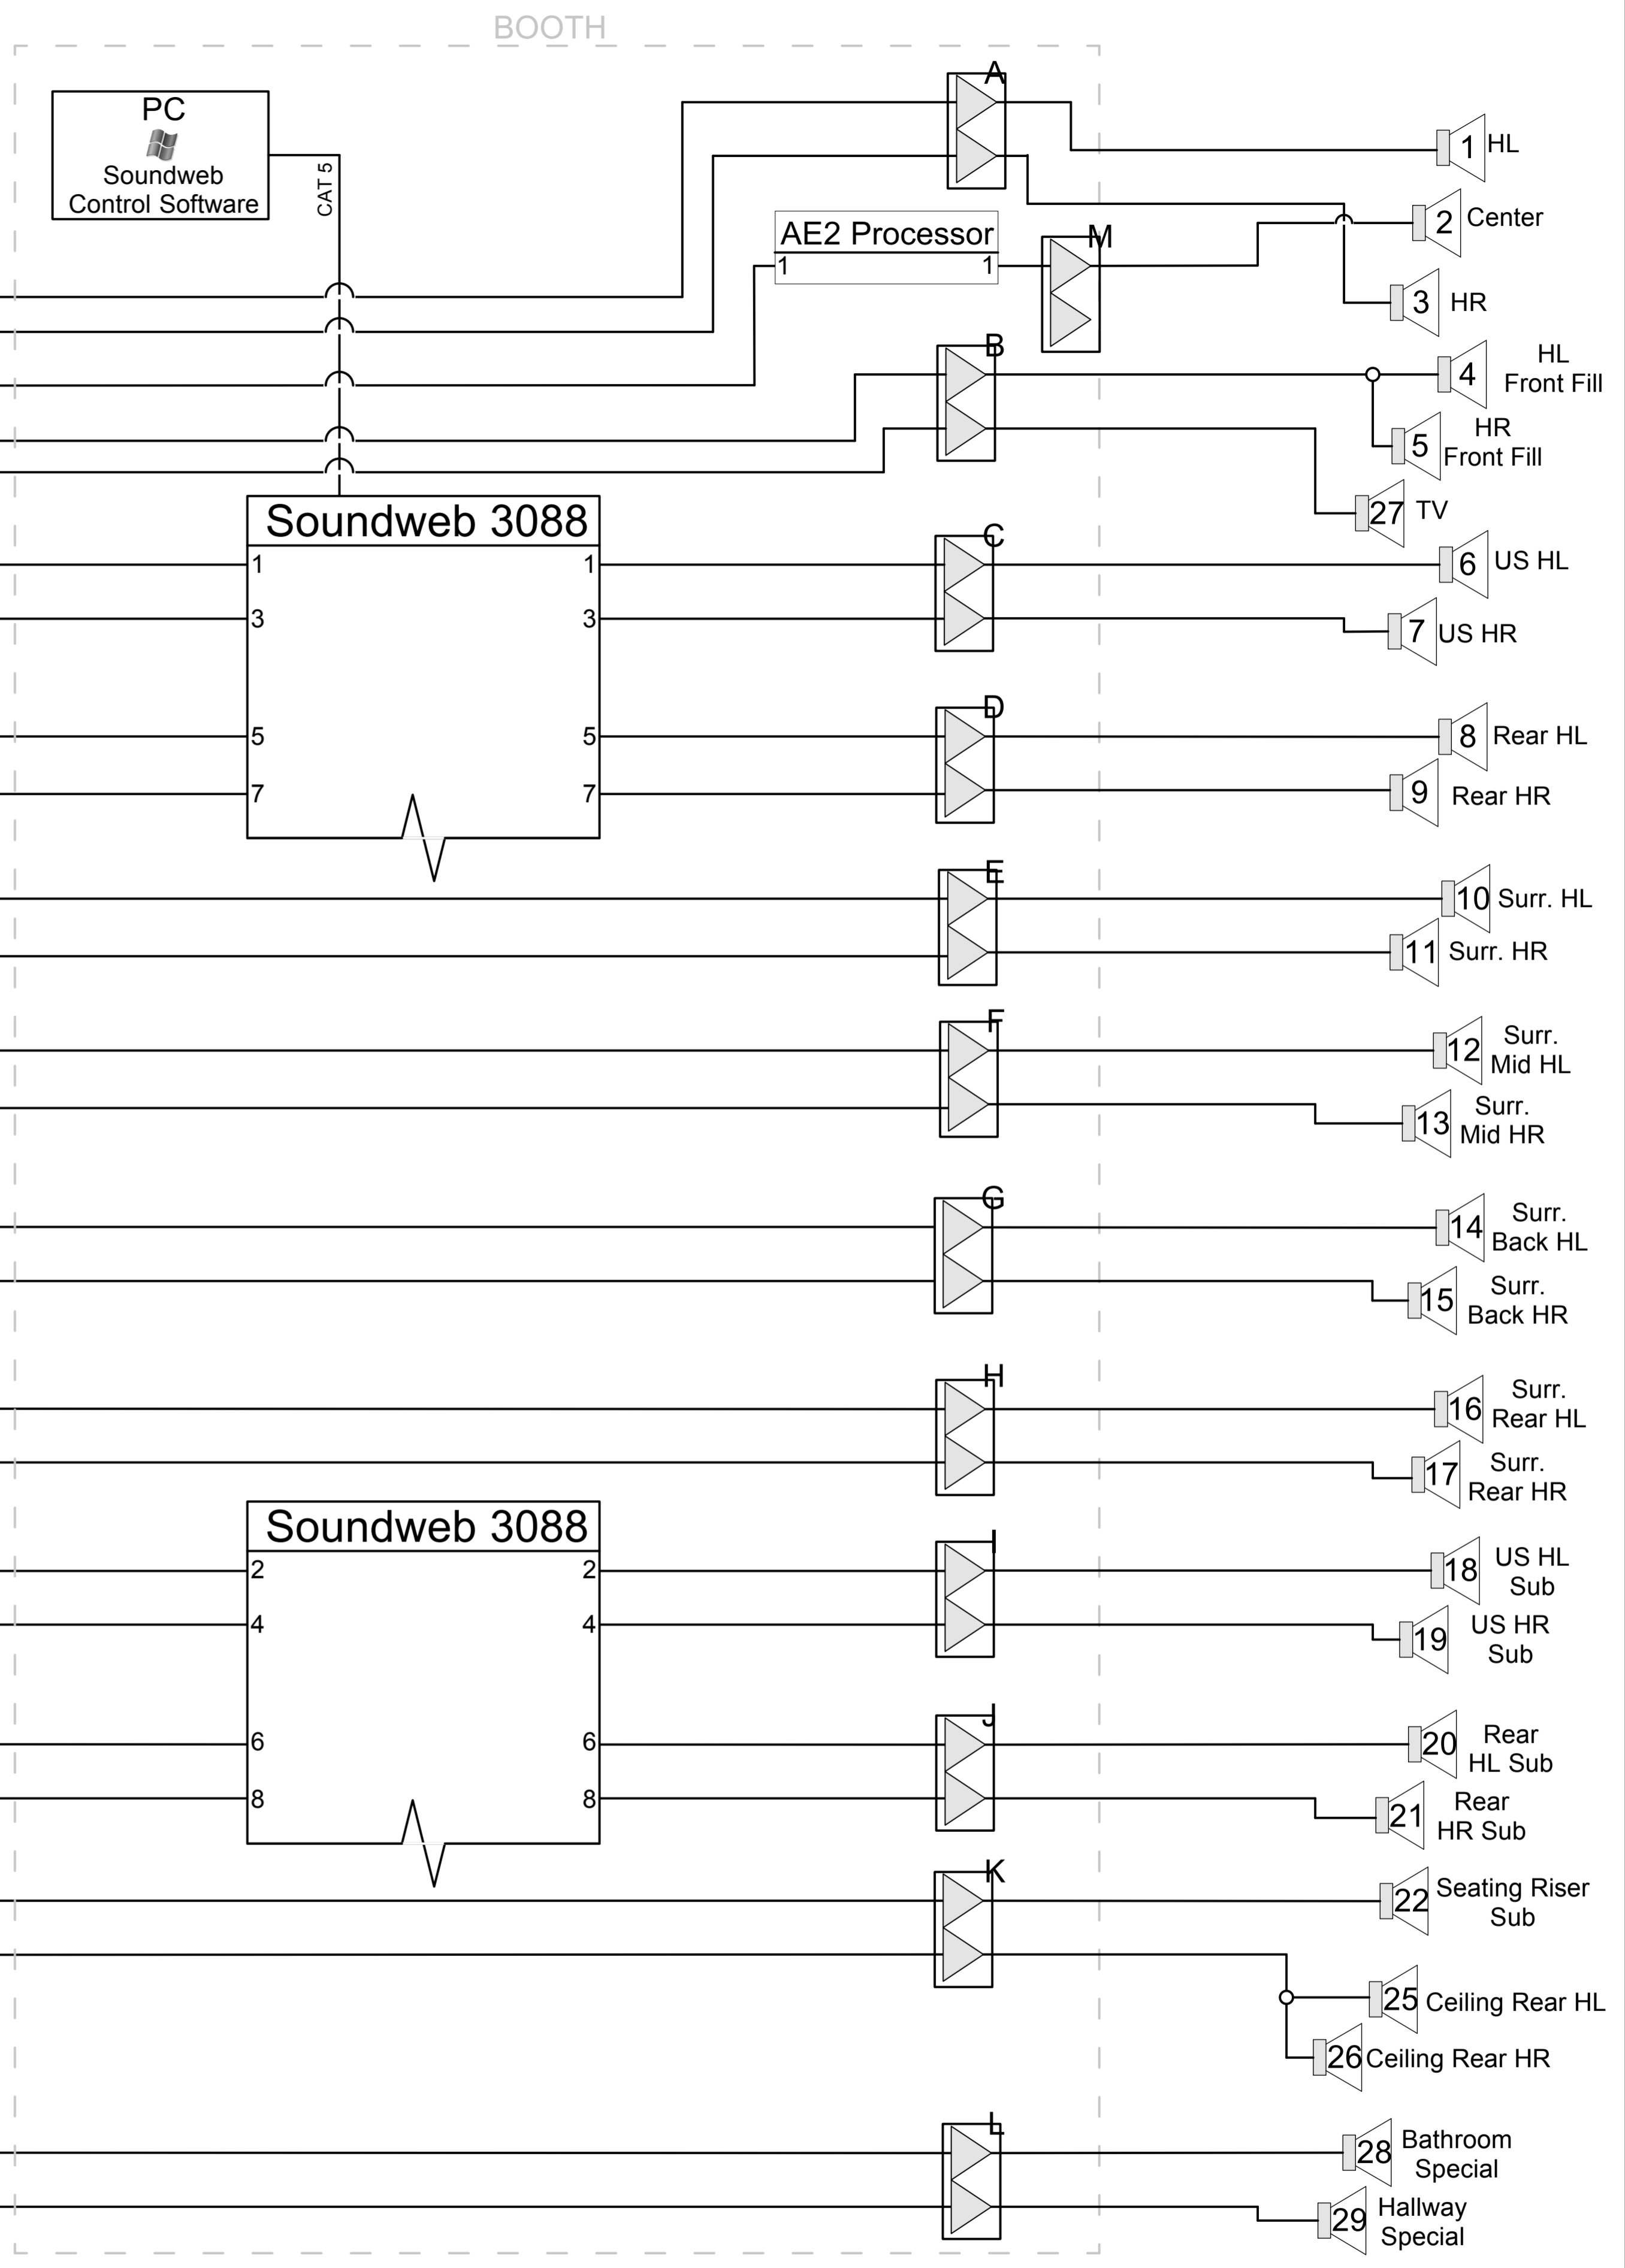

Yamaha DM2000

| Digital Console at FOH | | | | |
|------------------------|-------------|-------------|--|-----------|
| INPUT | CH. ASSIGNS | MIX ASSIGNS | | MIX SENDS |
| 1 | 30 | MIXES 1-6 | | MIX 1 |
| 2 | 31 | MIXES 1-6 | | MIX 2 |
| 3 | 32 | MIXES 1-6 | | MIX 3 |
| 4 | 33 | MIXES 1-6 | | MIX 4,5 |
| 5 | 34 | MIXES 1-6 | | MIX 27 |
| 6 | 35 | MIXES 1-6 | | MIX 6 |
| 7 | 36 | MIXES 1-6 | | MIX 7 |
| 8 | 37 | MIXES 1-6 | | MIX 8 |
| 9 | 38 | MIXES 1-6 | | MIX 9 |
| 10 | 39 | MIXES 1-6 | | MIX 10 |
| 11 | 40 | MIXES 1,3,5 | | MIX 11 |
| 12 | 41 | MIXES 2,4,6 | | MIX 12 |
| ADAT 1-16 | Ch. 1-16 | MIXES 1-16 | | MIX 13 |
| ADAT 17-29 | Ch. 17-29 | MIXES 17-29 | | MIX 14 |
| 13 | 42 | MIXES 1,3,5 | | MIX 15 |
| 14 | 43 | MIXES 2,4,6 | | MIX 16 |
| USB | | | | MIX 17 |
| | | | | MIX 18 |
| | | | | MIX 19 |
| | | | | MIX 20 |
| | | | | MIX 21 |
| | | | | MIX 22 |
| | | | | MIX 25,26 |
| | | | | MIX 28 |
| | | | | MIX 29 |

SBD

NO SCALE

Drawn by Matt Otto

1 of 7